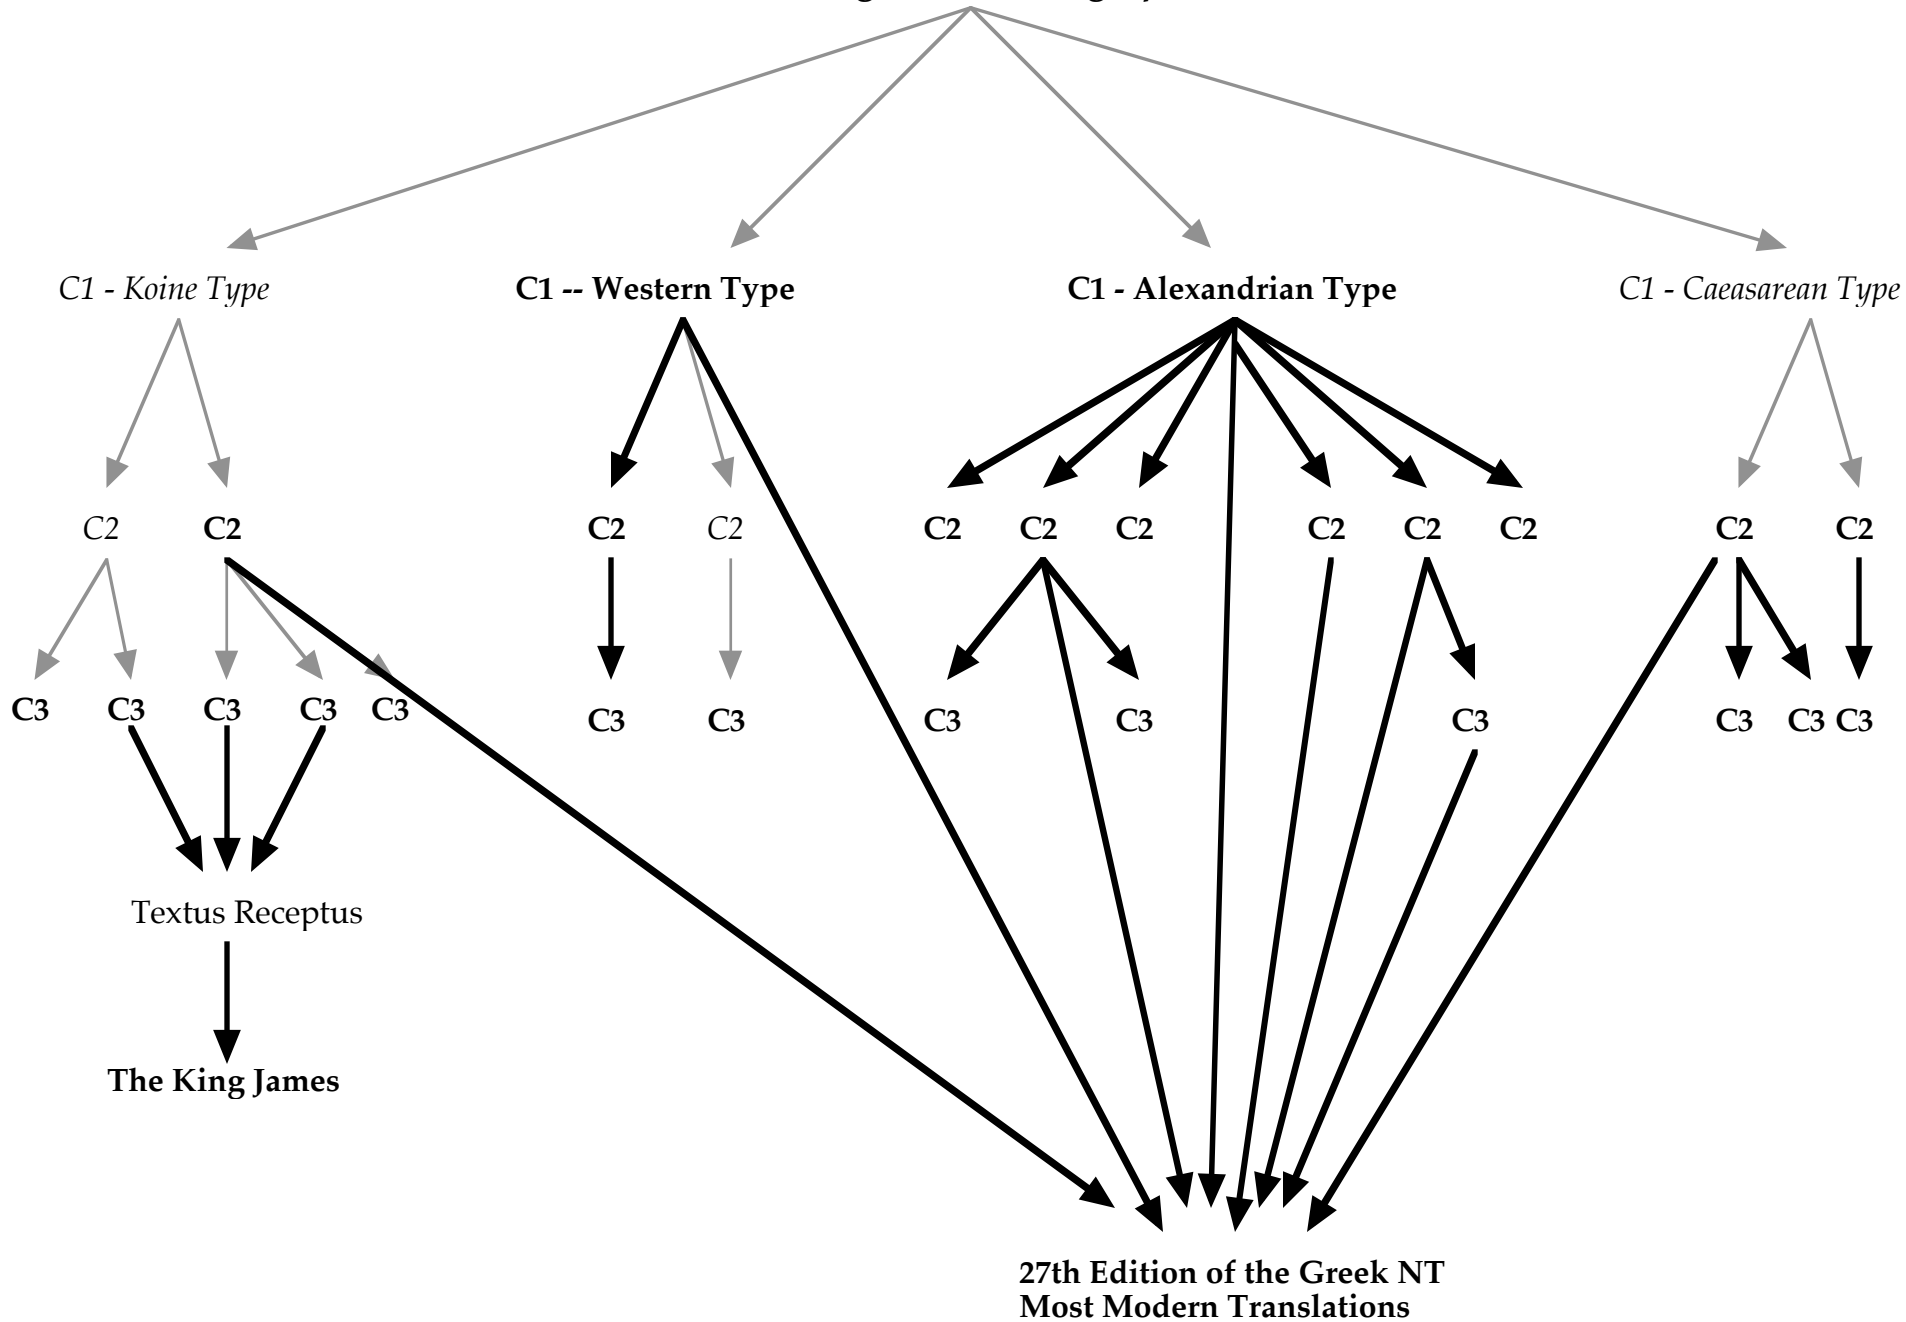

*The Originals: "Autographs"*

50 - 90 AD: The Originals

ALL LOST

90 - 350 AD: The Papyri

p<sup>46</sup> -- ~90 AD -- Most of Paul

p<sup>52</sup> -- ~125 AD -- Frag. of John

p<sup>64</sup> -- ~200 AD -- 4 Gospels

365 AD - 900 AD: Uncial Manuscripts

Codex Sinaiticus -- 350 AD -- All NT

Codex Vaticanus -- 350 AD -- Most NT

Codex Alexandranus -- 425 AD -- All NT

900 AD - 1500s AD: Minuscules

Includes the texts which were used to compile the King James Version of the Bible in 1611.

Most Early Uncials and ALL Papyri were not re-discovered until AFTER 1850 AD.

Late 1500s: Early English Bibles

1611 AD: The King James Version

1881: Revised Version

1901: Revised Standard Version

1952: Revised RSV